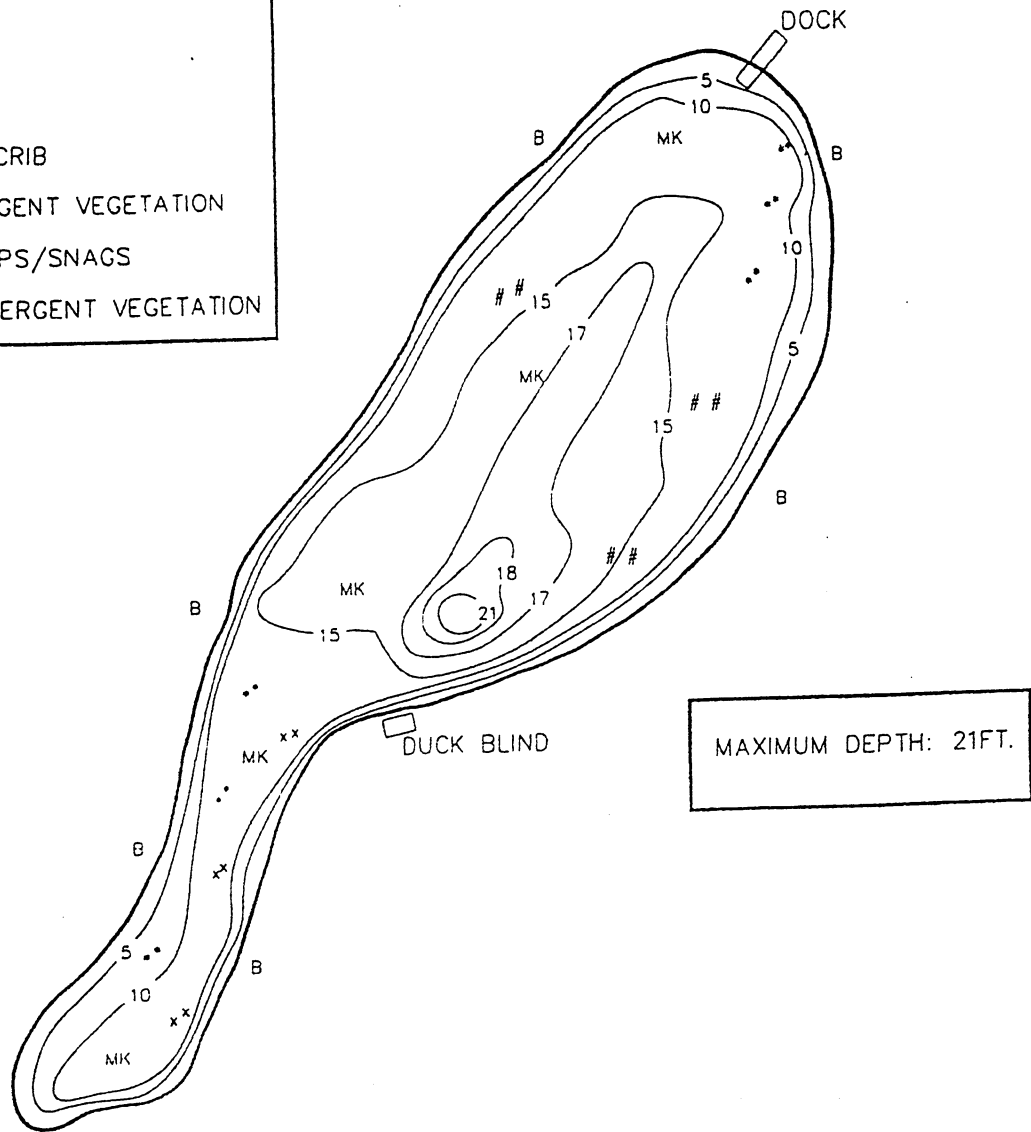

THE WILDERNESS RESERVE

LEGEND:

MK	MUCK
SD	SAND
#	LOG CRIB
*	EMERGENT VEGETATION
S/S	STUMPS/SNAGS
x	SUBMERGENT VEGETATION
MS	MARSH

WOLF LAKE

9.6 ACRES

THE WILDERNESS RESERVE

LEGEND:

MK	MUCK
B	BOG
#	LOG CRIB
*	EMERGENT VEGETATION
S/S	STUMPS/SNAGS
x	SUBMERGENT VEGETATION

WHITETAIL LAKE

11 ACRES

THE WILDERNESS RESERVE

LEGEND:

MK	MUCK
SD	SAND
#	LOG CRIB
*	EMERGENT VEGETATION
S/S	STUMPS/SNAGS
x	SUBMERGENT VEGETATION

MAXIMUM DEPTH: 21FT.

LAKE WILDERNESS

31.8 ACRES

THE WILDERNESS RESERVE

LEGEND:

- MK MUCK
- SD SAND
- # LOG CRIB
- EMERGENT VEGETATION
- S/S STUMPS/SNAGS
- x SUBMERGENT VEGETATION

MAXIMUM DEPTH: 8FT.

ELK LAKE

THE WILDERNESS RESERVE

LEGEND:

MK	MUCK
SD	SAND
#	LOG CRIB
*	EMERGENT VEGETATION
S/S	STUMPS/SNAGS
x	SUBMERGENT VEGETATION
B	BOG

13 ACRES

BEAR LAKE