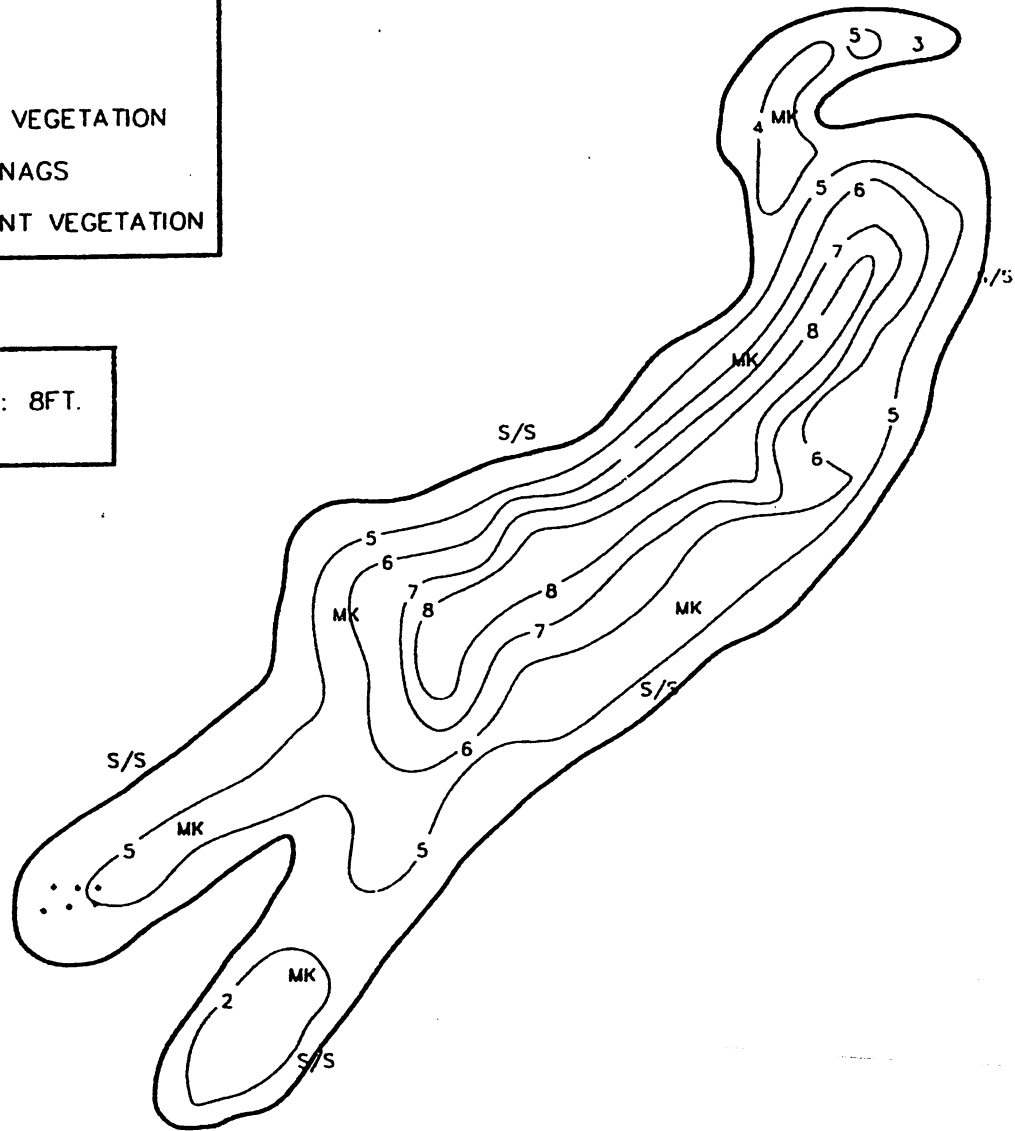

THE WILDERNESS RESERVE

LEGEND:

MK	MUCK
SD	SAND
#	LOG CRIB
*	EMERGENT VEGETATION
S/S	STUMPS/SNAGS
x	SUBMERGENT VEGETATION
MS	MARSH

WOLF LAKE

9.6 ACRES

THE WILDERNESS RESERVE

LEGEND:

MK	MUCK
B	BOG
#	LOG CRIB
*	EMERGENT VEGETATION
S/S	STUMPS/SNAGS
x	SUBMERGENT VEGETATION

WHITETAIL LAKE

11 ACRES

THE WILDERNESS RESERVE

LEGEND:

MK	MUCK
SD	SAND
#	LOG CRIB
*	EMERGENT VEGETATION
S/S	STUMPS/SNAGS
x	SUBMERGENT VEGETATION

MAXIMUM DEPTH: 21FT.

LAKE WILDERNESS

31.8 ACRES

THE WILDERNESS RESERVE

LEGEND:

- MK MUCK
- SD SAND
- # LOG CRIB
- EMERGENT VEGETATION
- S/S STUMPS/SNAGS
- x SUBMERGENT VEGETATION

MAXIMUM DEPTH: 8FT.

ELK LAKE

THE WILDERNESS RESERVE

LEGEND:

MK	MUCK
SD	SAND
#	LOG CRIB
*	EMERGENT VEGETATION
S/S	STUMPS/SNAGS
x	SUBMERGENT VEGETATION
B	BOG

13 ACRES

BEAR LAKE