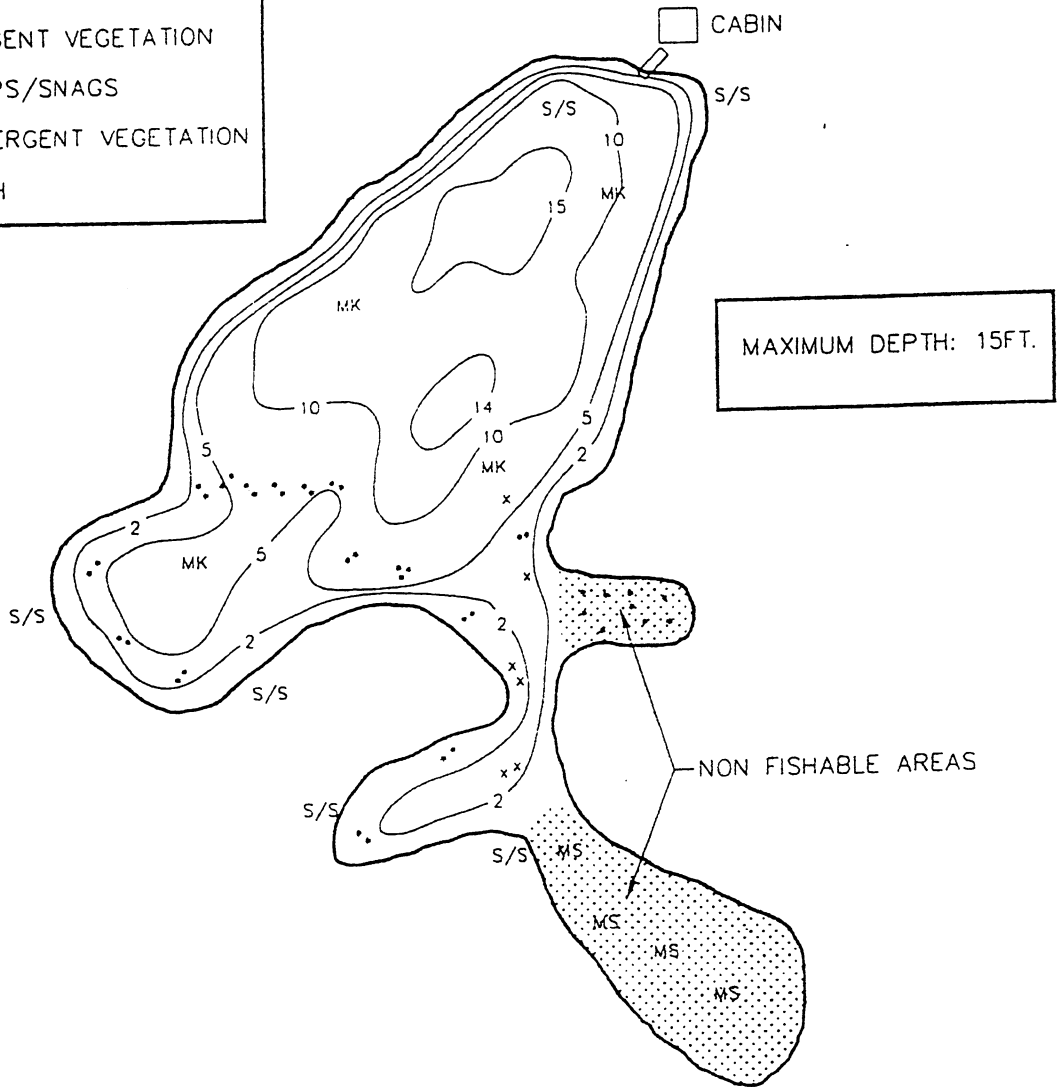

THE WILDERNESS RESERVE

LEGEND:

MK	MUCK
SD	SAND
#	LOG CRIB
*	EMERGENT VEGETATION
S/S	STUMPS/SNAGS
x	SUBMERGENT VEGETATION
MS	MARSH

WOLF LAKE

9.6 ACRES

THE WILDERNESS RESERVE

LEGEND:

MK	MUCK
B	BOG
#	LOG CRIB
*	EMERGENT VEGETATION
S/S	STUMPS/SNAGS
x	SUBMERGENT VEGETATION

WHITETAIL LAKE

11 ACRES

THE WILDERNESS RESERVE

LEGEND:

MK	MUCK
SD	SAND
#	LOG CRIB
*	EMERGENT VEGETATION
S/S	STUMPS/SNAGS
x	SUBMERGENT VEGETATION

MAXIMUM DEPTH: 21FT.

LAKE WILDERNESS

31.8 ACRES

THE WILDERNESS RESERVE

LEGEND:

- MK MUCK
- SD SAND
- # LOG CRIB
- EMERGENT VEGETATION
- S/S STUMPS/SNAGS
- x SUBMERGENT VEGETATION

MAXIMUM DEPTH: 8FT.

ELK LAKE

THE WILDERNESS RESERVE

LEGEND:

MK	MUCK
SD	SAND
#	LOG CRIB
*	EMERGENT VEGETATION
S/S	STUMPS/SNAGS
x	SUBMERGENT VEGETATION
B	BOG

13 ACRES

BEAR LAKE