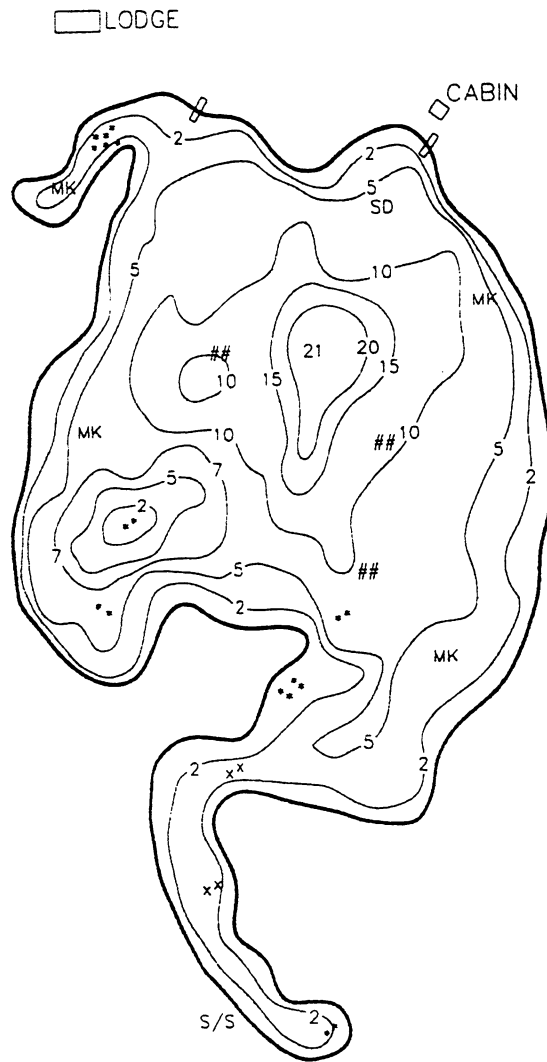

THE WILDERNESS RESERVE

LEGEND:

MK	MUCK
SD	SAND
#	LOG CRIB
*	EMERGENT VEGETATION
S/S	STUMPS/SNAGS
x	SUBMERGENT VEGETATION
MS	MARSH

WOLF LAKE

9.6 ACRES

THE WILDERNESS RESERVE

LEGEND:

MK	MUCK
B	BOG
#	LOG CRIB
*	EMERGENT VEGETATION
S/S	STUMPS/SNAGS
x	SUBMERGENT VEGETATION

WHITETAIL LAKE

11 ACRES

THE WILDERNESS RESERVE

LEGEND:

MK	MUCK
SD	SAND
#	LOG CRIB
*	EMERGENT VEGETATION
S/S	STUMPS/SNAGS
x	SUBMERGENT VEGETATION

MAXIMUM DEPTH: 21FT.

LAKE WILDERNESS

31.8 ACRES

THE WILDERNESS RESERVE

LEGEND:

- MK MUCK
- SD SAND
- # LOG CRIB
- EMERGENT VEGETATION
- S/S STUMPS/SNAGS
- x SUBMERGENT VEGETATION

MAXIMUM DEPTH: 8FT.

ELK LAKE

THE WILDERNESS RESERVE

LEGEND:

MK	MUCK
SD	SAND
#	LOG CRIB
*	EMERGENT VEGETATION
S/S	STUMPS/SNAGS
x	SUBMERGENT VEGETATION
B	BOG

13 ACRES

BEAR LAKE