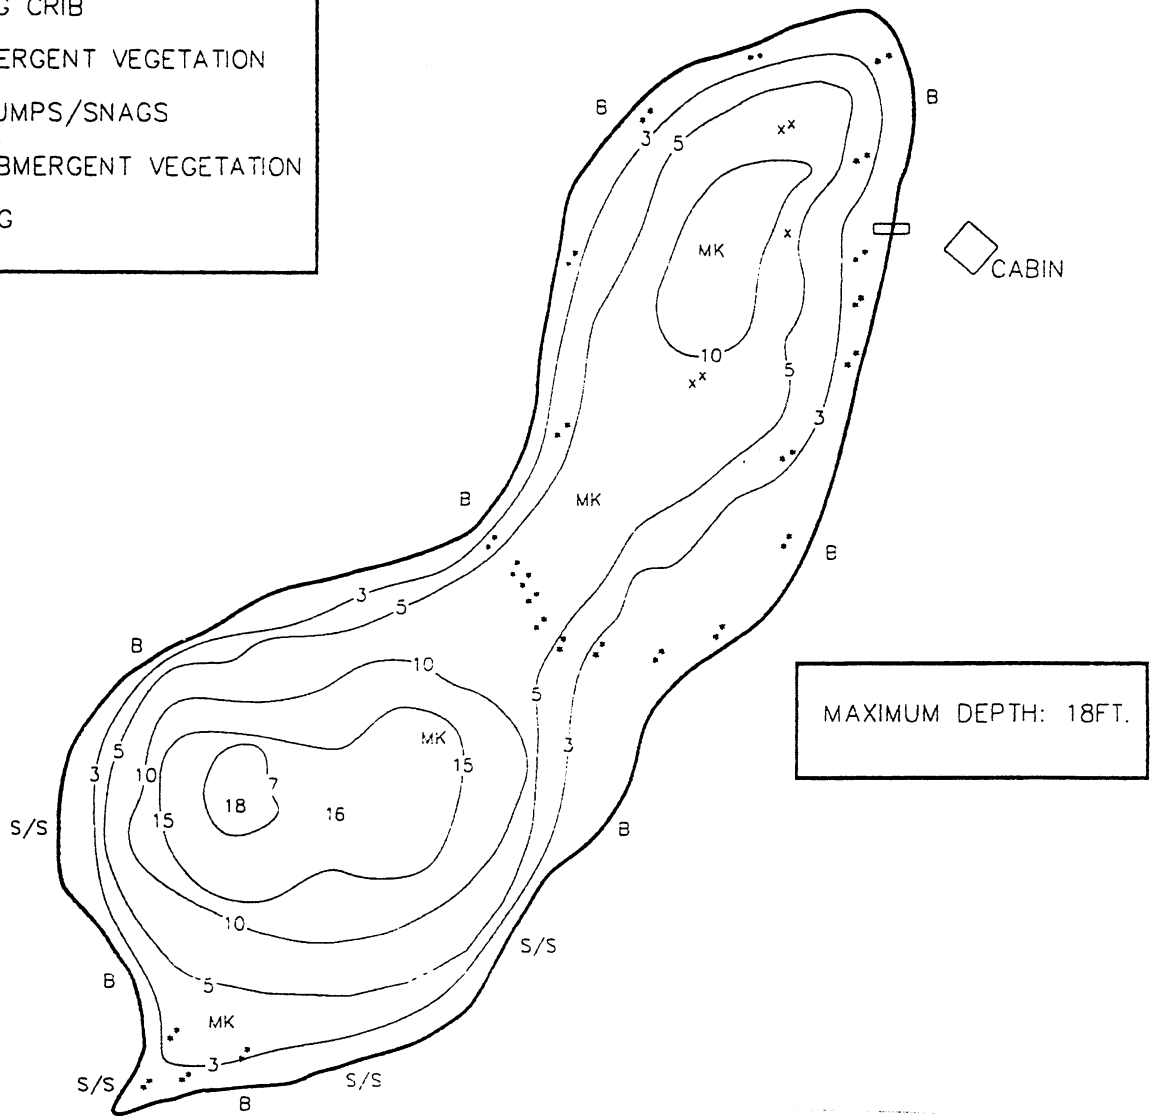

THE WILDERNESS RESERVE

LEGEND:

MK	MUCK
SD	SAND
#	LOG CRIB
*	EMERGENT VEGETATION
S/S	STUMPS/SNAGS
x	SUBMERGENT VEGETATION
MS	MARSH

WOLF LAKE

9.6 ACRES

THE WILDERNESS RESERVE

LEGEND:

MK	MUCK
B	BOG
#	LOG CRIB
*	EMERGENT VEGETATION
S/S	STUMPS/SNAGS
x	SUBMERGENT VEGETATION

WHITETAIL LAKE

11 ACRES

THE WILDERNESS RESERVE

LEGEND:

MK	MUCK
SD	SAND
#	LOG CRIB
*	EMERGENT VEGETATION
S/S	STUMPS/SNAGS
x	SUBMERGENT VEGETATION

MAXIMUM DEPTH: 21FT.

LAKE WILDERNESS

31.8 ACRES

THE WILDERNESS RESERVE

LEGEND:

- MK MUCK
- SD SAND
- # LOG CRIB
- EMERGENT VEGETATION
- S/S STUMPS/SNAGS
- x SUBMERGENT VEGETATION

MAXIMUM DEPTH: 8FT.

ELK LAKE

THE WILDERNESS RESERVE

LEGEND:

MK	MUCK
SD	SAND
#	LOG CRIB
*	EMERGENT VEGETATION
S/S	STUMPS/SNAGS
x	SUBMERGENT VEGETATION
B	BOG

13 ACRES

BEAR LAKE