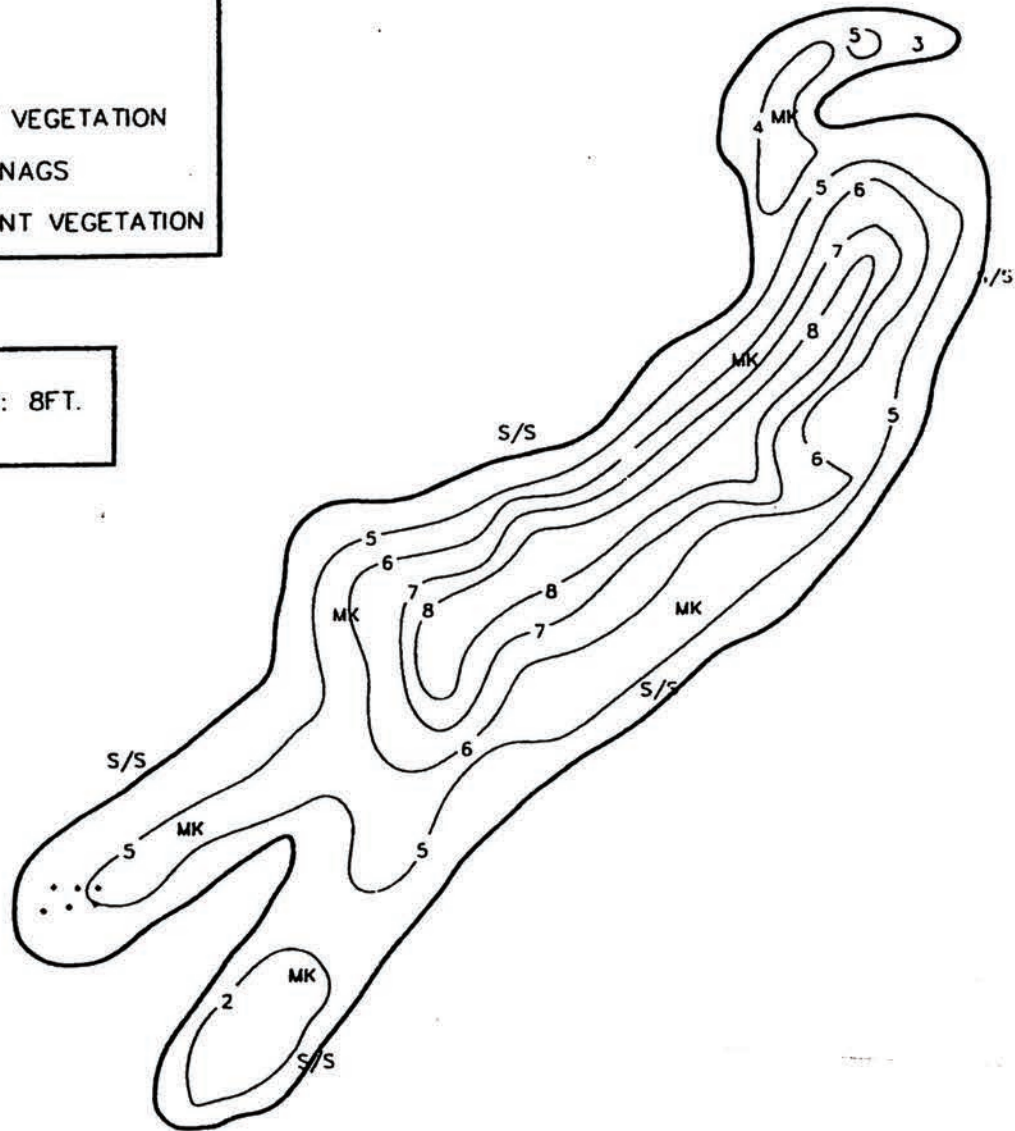

THE WILDERNESS RESERVE

LEGEND:

- MK MUCK
- SD SAND
- # LOG CRIB
- EMERGENT VEGETATION
- S/S STUMPS/SNAGS
- x SUBMERGENT VEGETATION

MAXIMUM DEPTH: 8FT.