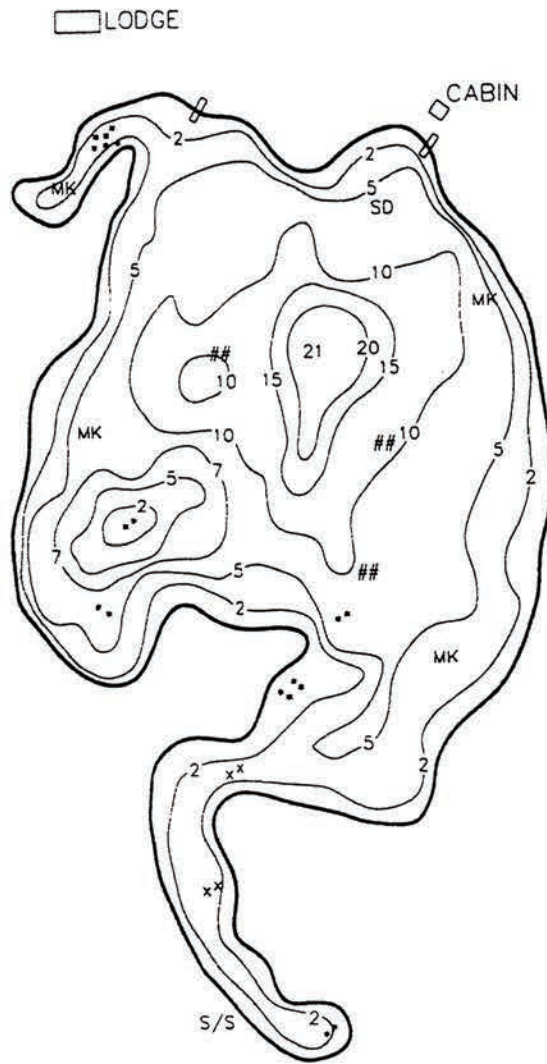

# THE WILDERNESS RESERVE

**LEGEND:**

MK	MUCK
B	BOG
#	LOG CRIB
*	EMERGENT VEGETATION
S/S	STUMPS/SNAGS
x	SUBMERGENT VEGETATION

MAXIMUM DEPTH: 21FT.

## WHITETAIL LAKE

11 ACRES

# THE WILDERNESS RESERVE

**LEGEND:**

MK	MUCK
SD	SAND
#	LOG CRIB
*	EMERGENT VEGETATION
S/S	STUMPS/SNAGS
x	SUBMERGENT VEGETATION

MAXIMUM DEPTH: 21FT.

## BEAR LAKE