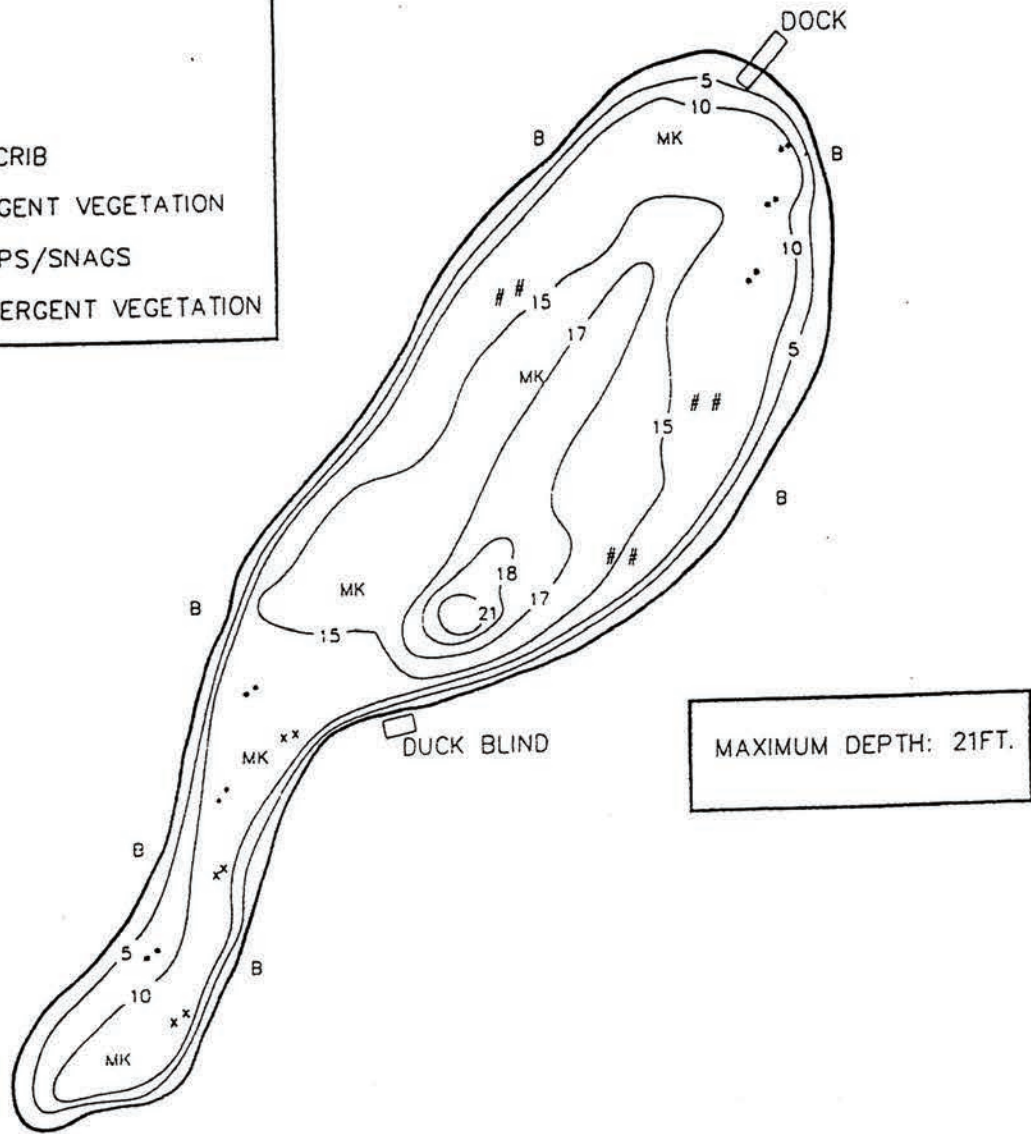

## WOLF LAKE

9.6 ACRES

# THE WILDERNESS RESERVE

**LEGEND:**

MK	MUCK
B	BOG
#	LOG CRIB
*	EMERGENT VEGETATION
S/S	STUMPS/SNAGS
x	SUBMERGENT VEGETATION

MAXIMUM DEPTH: 21FT.

# THE WILDERNESS RESERVE

**LEGEND:**

MK	MUCK
SD	SAND
#	LOG CRIB
*	EMERGENT VEGETATION
S/S	STUMPS/SNAGS
x	SUBMERGENT VEGETATION

MAXIMUM DEPTH: 21FT.

## BEAR LAKE