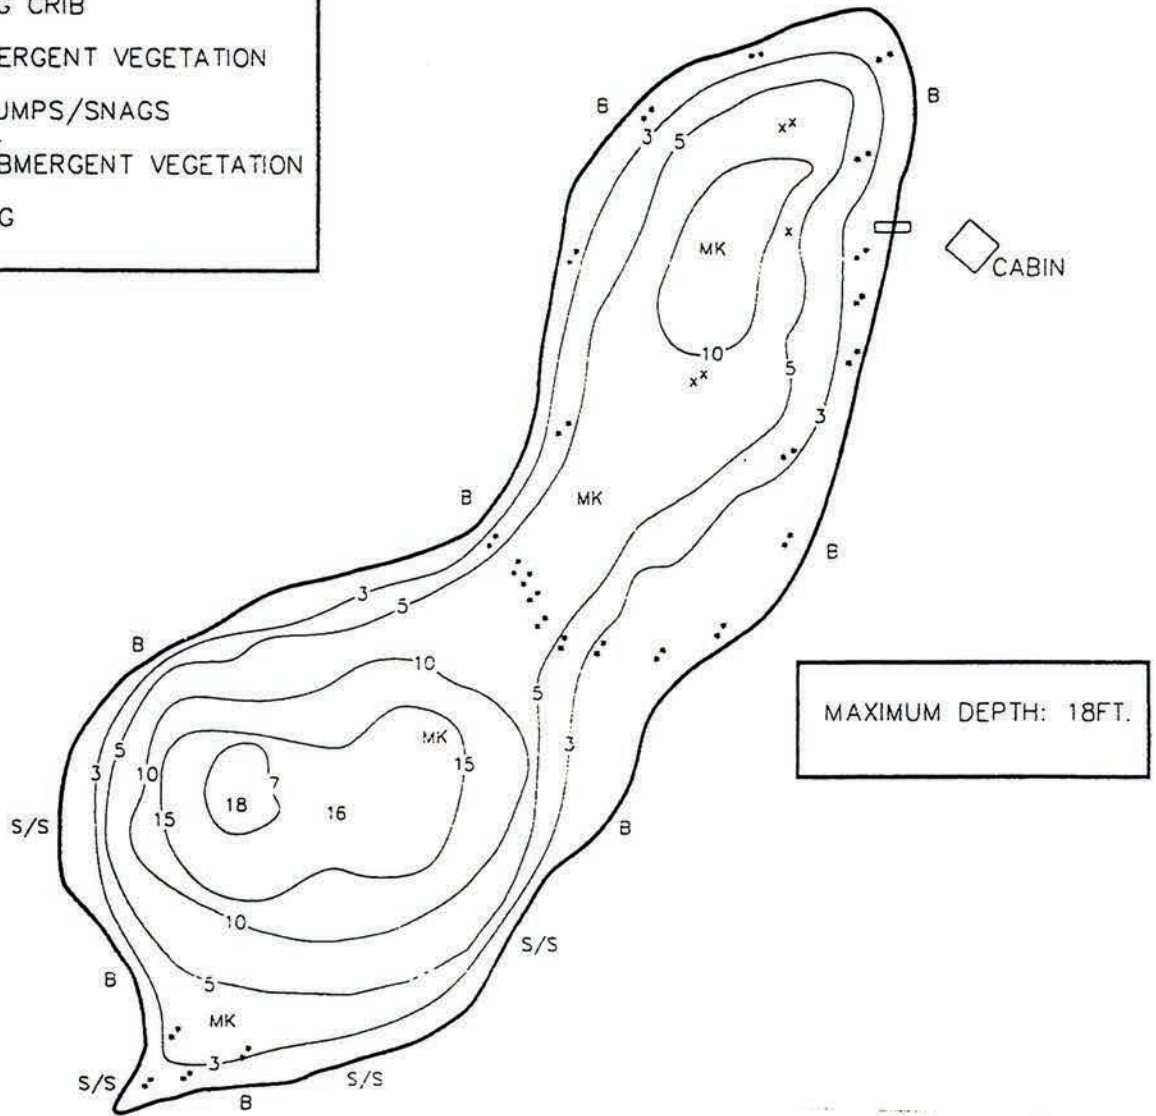

THE WILDERNESS RESERVE

LEGEND:

MK	MUCK
SD	SAND
#	LOG CRIB
*	EMERGENT VEGETATION
S/S	STUMPS/SNAGS
x	SUBMERGENT VEGETATION
B	BOG