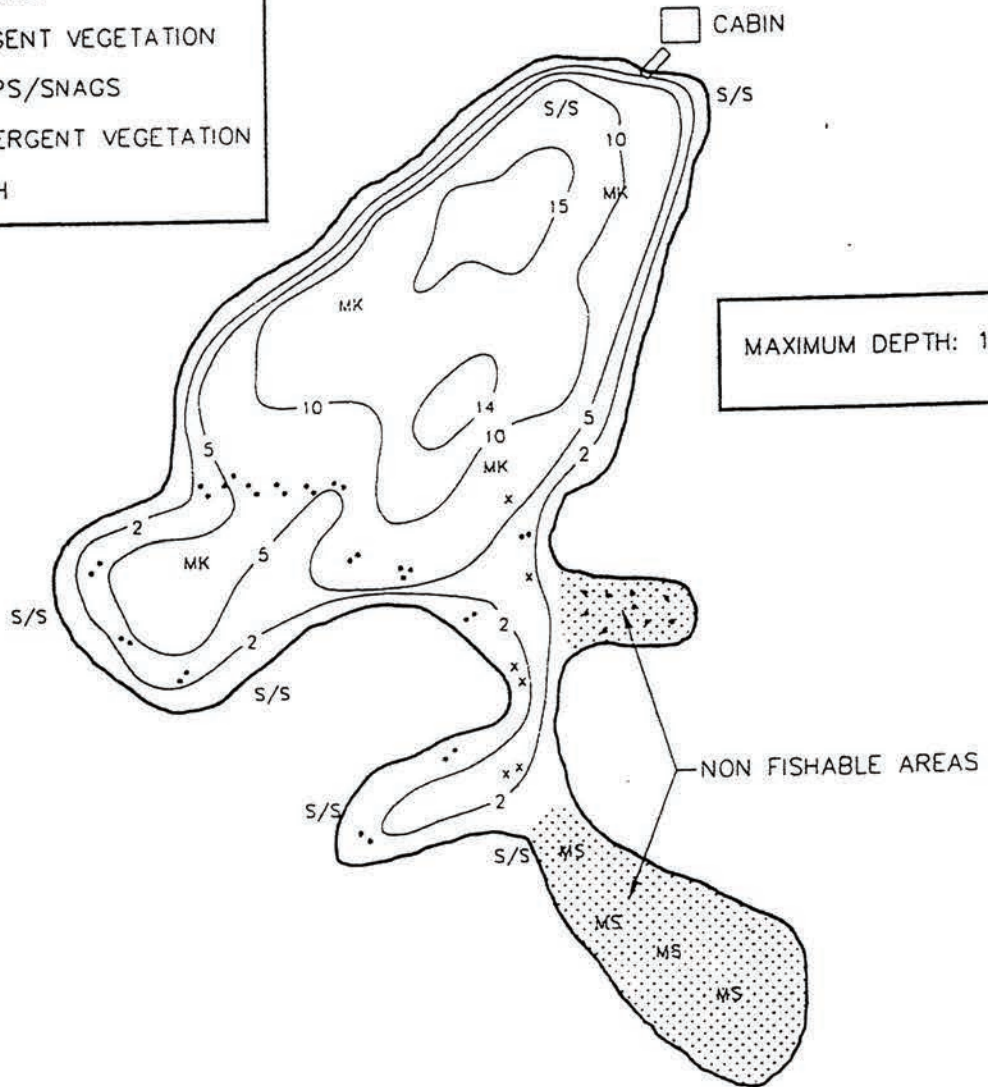

## WOLF LAKE

9.6 ACRES

# THE WILDERNESS RESERVE

**LEGEND:**

MK	MUCK
B	BOG
#	LOG CRIB
*	EMERGENT VEGETATION
S/S	STUMPS/SNAGS
x	SUBMERGENT VEGETATION

MAXIMUM DEPTH: 21FT.

# THE WILDERNESS RESERVE

**LEGEND:**

MK	MUCK
SD	SAND
#	LOG CRIB
*	EMERGENT VEGETATION
S/S	STUMPS/SNAGS
x	SUBMERGENT VEGETATION

MAXIMUM DEPTH: 21FT.

## BEAR LAKE